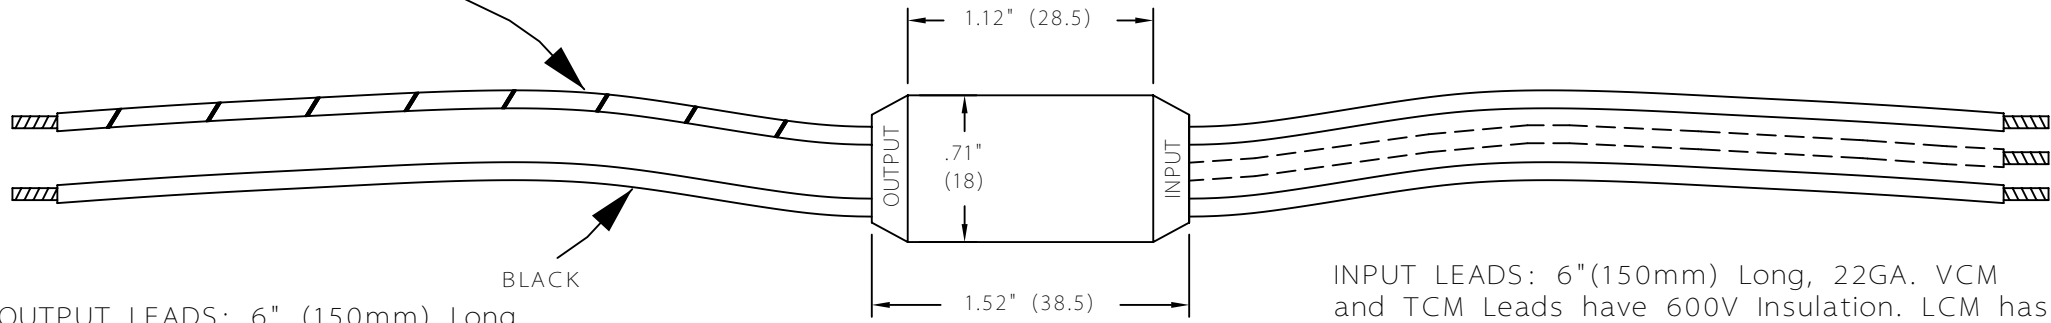

WHITE WITH TRACER
(SEE ORDERING INFORMATION
FOR TRACER COLOR)

OUTPUT LEADS: 6" (150mm) Long
22GA Stranded, 300V Insulation

INPUT LEADS: 6" (150mm) Long, 22GA. VCM
and TCM Leads have 600V Insulation. LCM has
3 Leads with 300V Insulation. (For color codes
see specific model.)

SELF STICK
ADHESIVE PAD